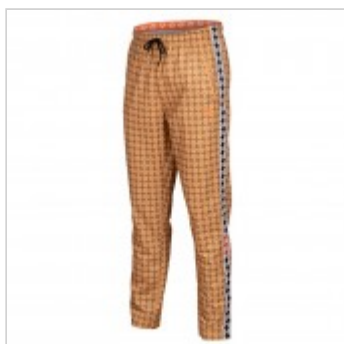

Prix Public : **50,00€**

Taille : S-M-L

ARENA 50TH BLACK RELAX IV TEAM PANT
ARENA

Prix Public : **60,00€**

Taille : S-M-L

ARENA 50TH GOLD RELAX IV TEAM PANT
ARENA

[color=#404040][size=2][font="Open Sans", "Trebuchet Ms", ...